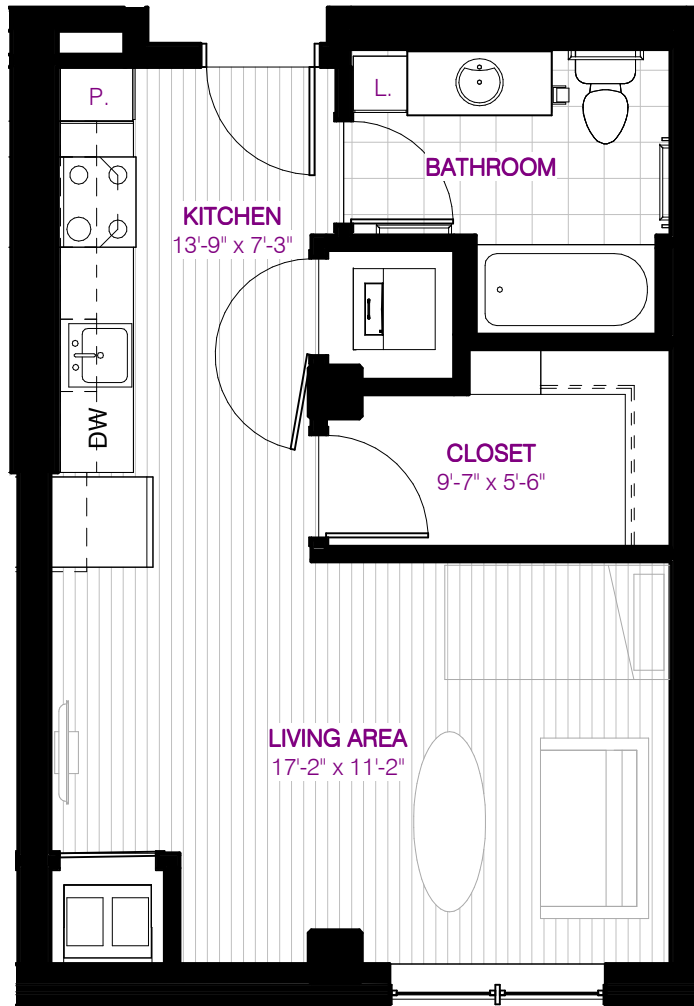

Rent: \$980/month
Studio Type A

1 Bathroom
 436sf

UNIT:
 109

Fourth Street Cooperative
 1227 4th St. SE, Minneapolis

Unit dimensions and square footages are approximate and may vary.

1 Unit - Level 1 Only

Studio Type C has a bathtub/shower and the washer/dryer are stacked in a separate closet. See 2D plan for more detail.

UNITS:

205	208
305	308
405	408
505	508
605	608

Rent: \$925/month
Studio B
 1 Bathroom
 394sf (381sf @ Level 6)

Fourth Street Cooperative
 1227 4th St. SE, Minneapolis

Unit dimensions and square footages are approximate and may vary.

10 Units - Levels 2-6

UNITS:
105 107

Rent: \$980/month
Studio C1

1 Bathroom
432sf

Fourth Street Cooperative
1227 4th St. SE, Minneapolis

Unit dimensions and square footages are approximate and may vary.

2 Units - Level 1 Only